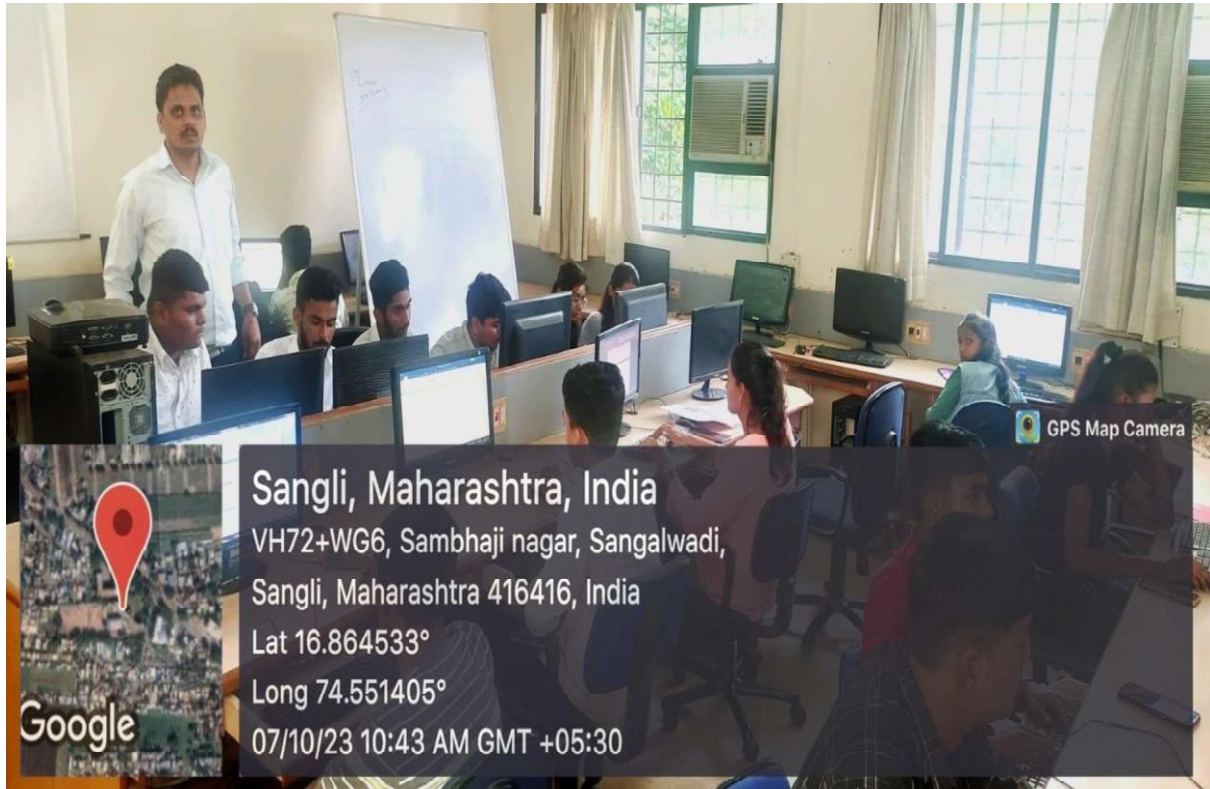

Computer Lab